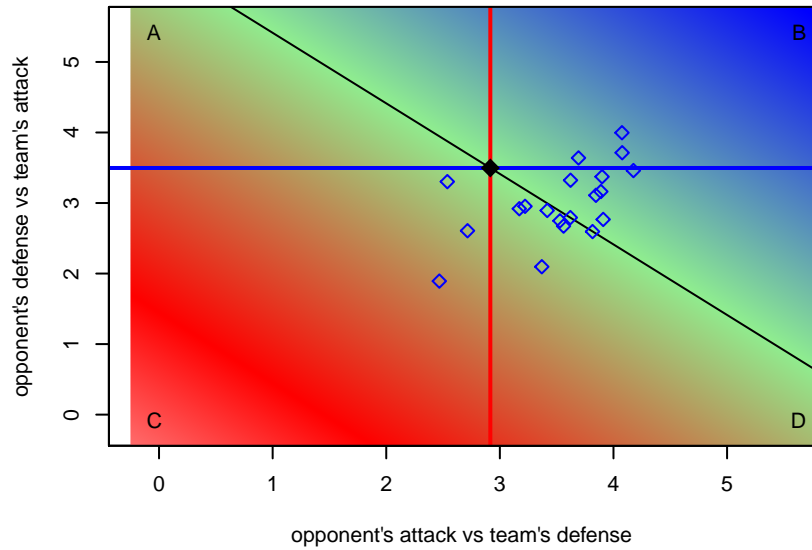

Venues played:  
 2016 Showcase of Champions U18 Platinum U  
 2016 Beaverton Cup BU18-20 HS Gold  
 2016 FWRL B99  
 2016 Win OYS B99 Premier  
 2016 OYS State Cup B99

**Westside Timbers Copa B99**  
 Dots are actual minus expected GF (blue circles) and GA (red triangles).  
 Blue line is smoothed change in attack strength. Red is smoothed change in defense strength.

**attack and defense variance (black dot)  
relative to other teams  
and top 10 in region**

**attack and defense rating  
relative to others at age  
and all opponents in last 13 months**

**attack and defense rating  
relative to others at age  
and all opponents in last 13 months**

**Performance relative to 13 month average**

**Performance relative to 13 month average**

Distribution of opponents  
 Red = Lose zone, Blue = Win zone, Green = Even  
 Black line separates win/lose zones