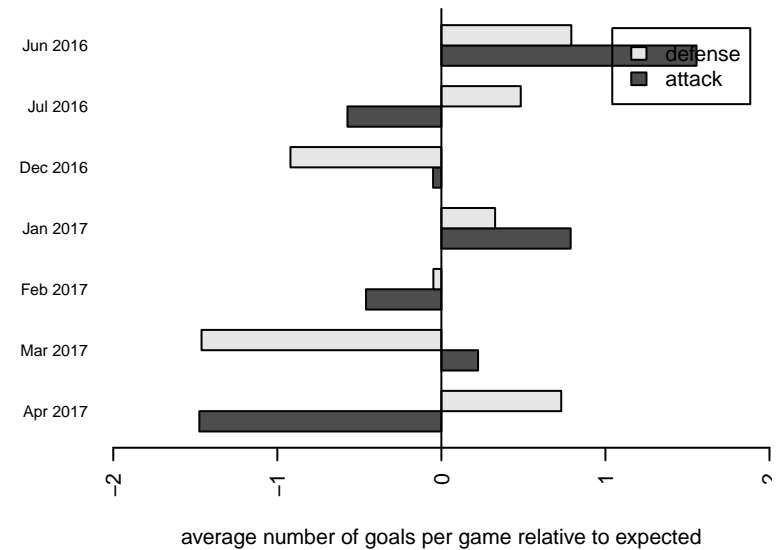

Venues played:  
 2016 Showcase of Champions U18 Platinum U  
 2016 Beaverton Cup BU18-20 HS Gold  
 2016 FWRL B99  
 2016 Win OYS B99 Premier  
 2016 OYS State Cup B99

**Westside Timbers Copa B99**  
 Dots are actual minus expected GF (blue circles) and GA (red triangles).  
 Blue line is smoothed change in attack strength. Red is smoothed change in defense strength.

**attack and defense variance (black dot)  
relative to other teams  
and top 10 in region**

**attack and defense rating  
relative to others at age  
and all opponents in last 13 months**

**attack and defense rating  
relative to others at age  
and all opponents in last 13 months**

**Performance relative to 13 month average**

**Performance relative to 13 month average**

Distribution of opponents  
 Red = Lose zone, Blue = Win zone, Green = Even  
 Black line separates win/lose zones