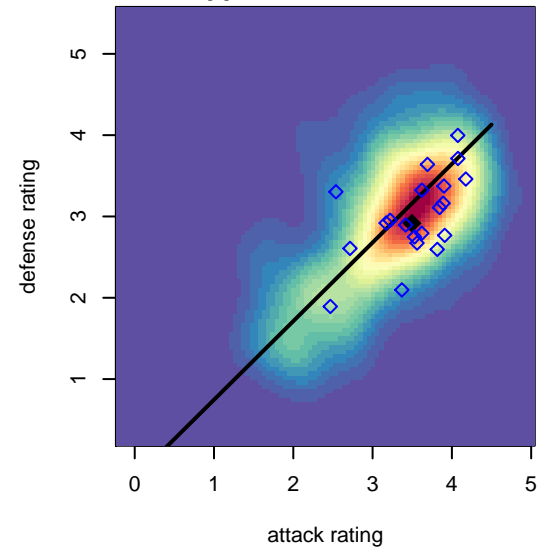

# Westside Timbers Copa B99

Westside Timbers  
 Beaverton, OR  
 B99 total strength=1725  
 attack=33.02 defense=18.47  
 spr league = Win OYS B99 Premier

alt names used:  
 WESTSIDE TIMBERS B99 COPA (OR)  
 Westside Timbers 99B Copa FWRL  
 Westside Timbers 99B Copa FWRL  
 Westside Timbers 99B Copa FWRL

Venues played:  
 2016 Showcase of Champions U18 Platinum U  
 2016 Beaverton Cup BU18-20 HS Gold  
 2016 FWRL B99  
 2016 Win OYS B99 Premier  
 2016 OYS State Cup B99

**Westside Timbers Copa B99**  
 Dots are actual minus expected GF (blue circles) and GA (red triangles).  
 Blue line is smoothed change in attack strength. Red is smoothed change in defense strength.

**attack and defense variance (black dot)  
relative to other teams  
and top 10 in region**

**attack and defense rating  
relative to others at age  
and all opponents in last 13 months**

**attack and defense rating  
relative to others at age  
and all opponents in last 13 months**

**Performance relative to 13 month average**

**Performance relative to 13 month average**

Distribution of opponents  
 Red = Lose zone, Blue = Win zone, Green = Even  
 Black line separates win/lose zones