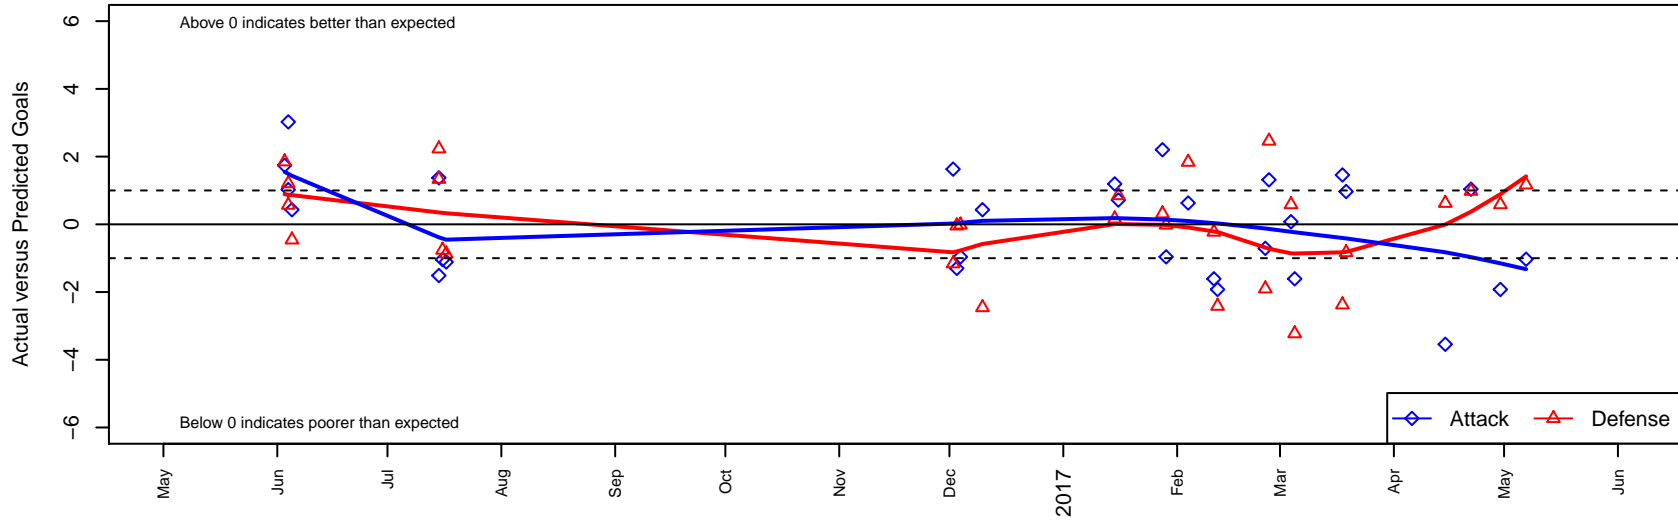

# Westside Timbers Copa B99

Westside Timbers  
 Beaverton, OR  
 B99 total strength=1725  
 attack=33.02 defense=18.47  
 spr league = Win OYS B99 Premier

alt names used:  
 WESTSIDE TIMBERS B99 COPA (OR)  
 Westside Timbers 99B Copa FWRL  
 Westside Timbers 99B Copa FWRL  
 Westside Timbers 99B Copa FWRL

Venues played:  
 2016 Showcase of Champions U18 Platinum U  
 2016 Beaverton Cup BU18-20 HS Gold  
 2016 FWRL B99  
 2016 Win OYS B99 Premier  
 2016 OYS State Cup B99

**Westside Timbers Copa B99**  
 Dots are actual minus expected GF (blue circles) and GA (red triangles).  
 Blue line is smoothed change in attack strength. Red is smoothed change in defense strength.

**attack and defense variance (black dot)  
relative to other teams  
and top 10 in region**

**attack and defense rating  
relative to others at age  
and all opponents in last 13 months**

**attack and defense rating  
relative to others at age  
and all opponents in last 13 months**

**Performance relative to 13 month average**

**Performance relative to 13 month average**

Distribution of opponents  
 Red = Lose zone, Blue = Win zone, Green = Even  
 Black line separates win/lose zones