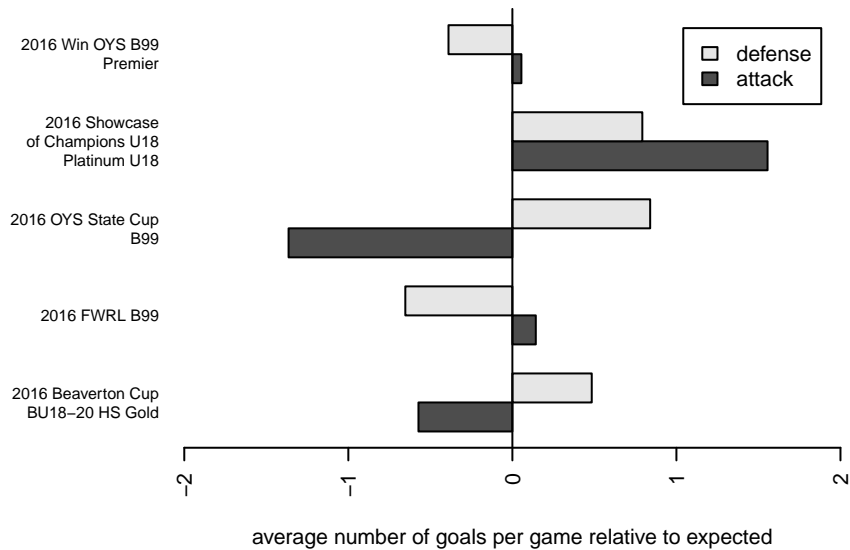

Venues played:  
 2016 Showcase of Champions U18 Platinum U  
 2016 Beaverton Cup BU18-20 HS Gold  
 2016 FWRL B99  
 2016 Win OYS B99 Premier  
 2016 OYS State Cup B99

**Westside Timbers Copa B99**  
 Dots are actual minus expected GF (blue circles) and GA (red triangles).  
 Blue line is smoothed change in attack strength. Red is smoothed change in defense strength.

**attack and defense variance (black dot)  
relative to other teams  
and top 10 in region**

**attack and defense rating  
relative to others at age  
and all opponents in last 13 months**

**attack and defense rating  
relative to others at age  
and all opponents in last 13 months**

**Performance relative to 13 month average**

**Performance relative to 13 month average**

Distribution of opponents  
 Red = Lose zone, Blue = Win zone, Green = Even  
 Black line separates win/lose zones