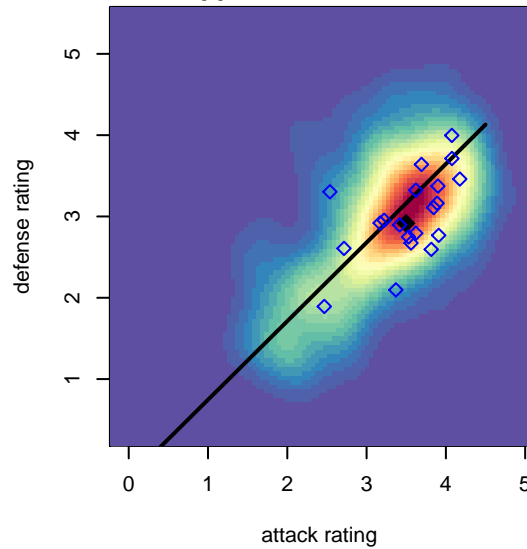

# Westside Timbers Copa B99

Westside Timbers  
 Beaverton, OR  
 B99 total strength=1725  
 attack=33.02 defense=18.47  
 spr league = Win OYS B99 Premier

alt names used:  
 WESTSIDE TIMBERS B99 COPA (OR)  
 Westside Timbers 99B Copa FWRL  
 Westside Timbers 99B Copa FWRL  
 Westside Timbers 99B Copa FWRL

Venues played:  
 2016 Showcase of Champions U18 Platinum U  
 2016 Beaverton Cup BU18-20 HS Gold  
 2016 FWRL B99  
 2016 Win OYS B99 Premier  
 2016 OYS State Cup B99

**Westside Timbers Copa B99**  
 Dots are actual minus expected GF (blue circles) and GA (red triangles).  
 Blue line is smoothed change in attack strength. Red is smoothed change in defense strength.

**attack and defense variance (black dot)  
relative to other teams  
and top 10 in region**

**attack and defense rating  
relative to others at age  
and all opponents in last 13 months**

**attack and defense rating  
relative to others at age  
and all opponents in last 13 months**

**Performance relative to 13 month average**

**Performance relative to 13 month average**

Distribution of opponents  
 Red = Lose zone, Blue = Win zone, Green = Even  
 Black line separates win/lose zones