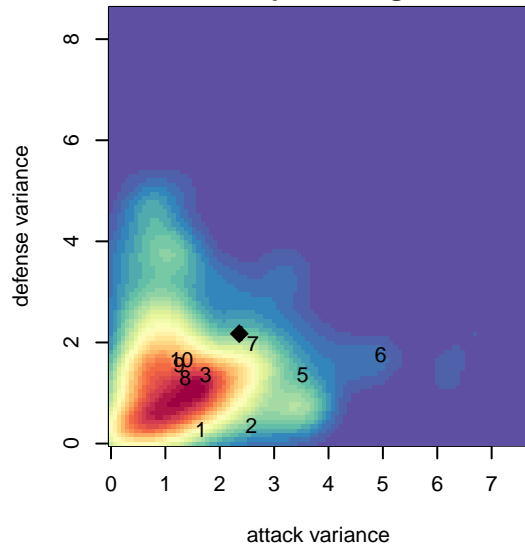

# Westside Timbers Copa B99

Westside Timbers  
 Beaverton, OR  
 B99 total strength=1725  
 attack=33.02 defense=18.47  
 spr league = Win OYS B99 Premier

alt names used:  
 WESTSIDE TIMBERS B99 COPA (OR)  
 Westside Timbers 99B Copa FWRL  
 Westside Timbers 99B Copa FWRL  
 Westside Timbers 99B Copa FWRL

Venues played:  
 2016 Showcase of Champions U18 Platinum U  
 2016 Beaverton Cup BU18-20 HS Gold  
 2016 FWRL B99  
 2016 Win OYS B99 Premier  
 2016 OYS State Cup B99

**Westside Timbers Copa B99**  
 Dots are actual minus expected GF (blue circles) and GA (red triangles).  
 Blue line is smoothed change in attack strength. Red is smoothed change in defense strength.

**attack and defense variance (black dot)  
relative to other teams  
and top 10 in region**

**attack and defense rating  
relative to others at age  
and all opponents in last 13 months**

**attack and defense rating  
relative to others at age  
and all opponents in last 13 months**